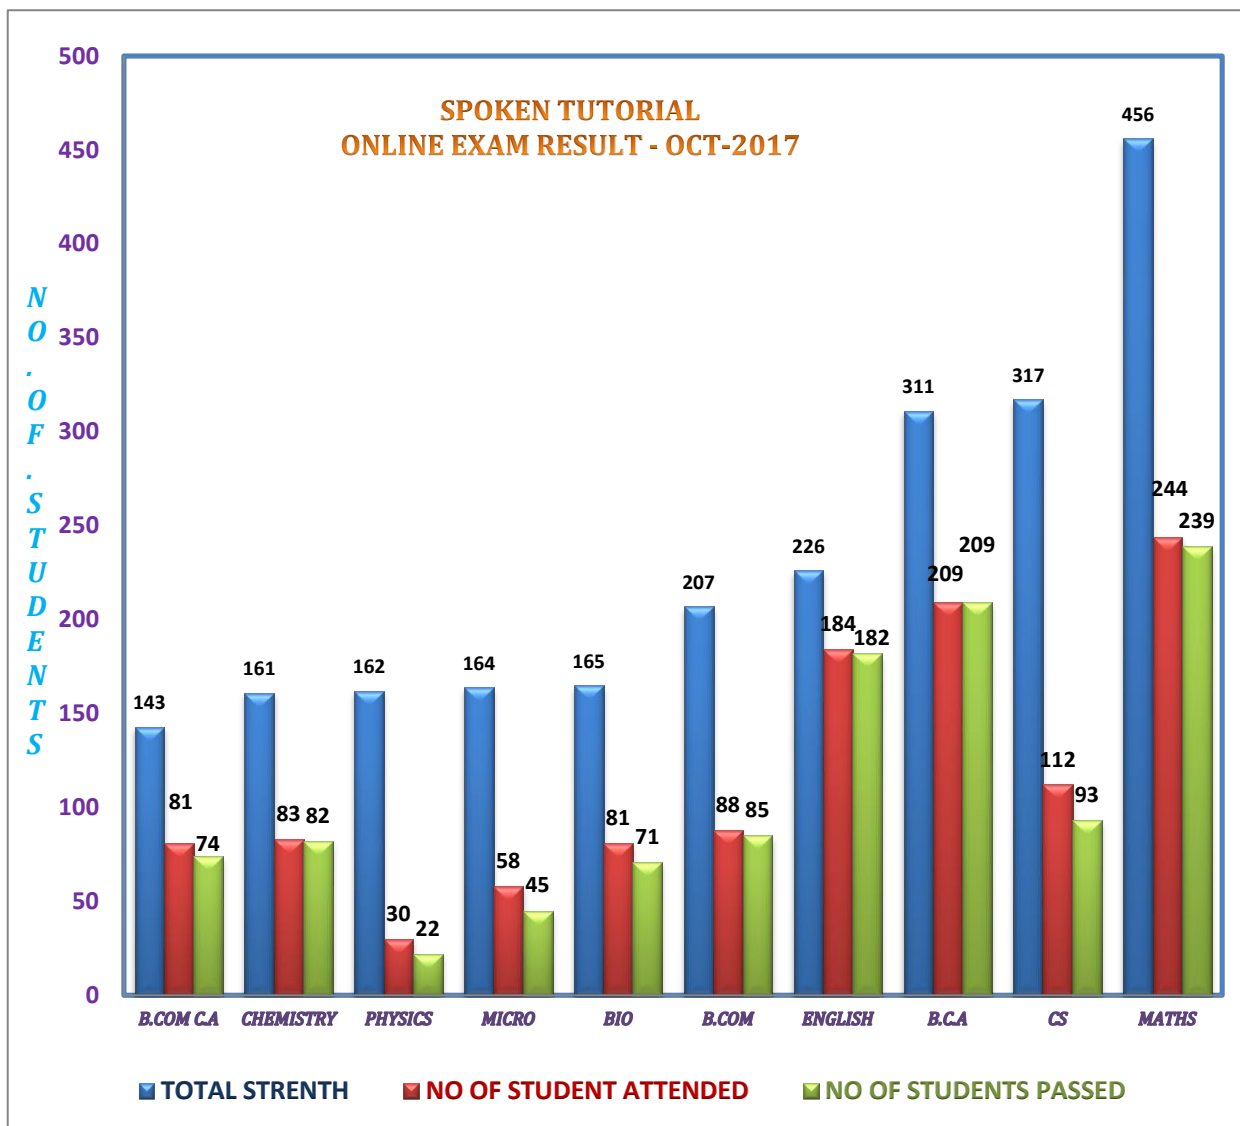

SRI AKILANDESWARI WOMEN'S COLLEGE
SPOKEN TUTORIAL
SEMESTER JULY - DEC 2017
UG - ONLINE TEST – RESULT ABSTRACT (OCTOBER - 2017)

S.NO	NAME OF THE DEPARTMENT	YEAR	TOTAL STRENGTH	NO OF STUDENT ATTENDED	NO OF STUDENTS PASSED	%	OVER ALL %
1	ENGLISH	I	77	48	48	100%	99%
		II	74	64	63	98%	
		III	75	72	71	99%	
2	B.C.A	I	104	66	66	100%	100%
		II	103	57	57	100%	
		III	104	86	86	100%	
3	B.COM	I	67	23	23	100%	96%
		II	71	37	37	100%	
		III	69	28	25	89%	
4	B.COM C.A	I	54	29	27	93%	91%
		II	53	29	26	90%	
		III	36	23	21	91%	
5	BIOCHEMISTRY	I	55	31	25	81%	87%
		II	55	20	16	80%	
		III	55	30	30	100%	
6	CHEMISTRY	I	55	16	16	100%	99%
		II	54	40	39	98%	
		III	52	27	27	100%	
7	COMPUTER SCIENCE	I	105	35	35	100%	83%
		II	103	41	39	95%	
		III	109	36	19	53%	
8	MATHS	I	153	65	61	94%	97%
		II	153	124	124	100%	
		III	150	55	54	98%	
9	MICROBIOLOGY	I	55	12	12	100%	84%
		II	55	34	21	62%	
		III	54	12	11	92%	
10	PHYSICS	I	55	13	13	100%	81%
		II	55	14	6	43%	
		III	52	3	3	100%	

TOTAL NO. OF STUDENTS	2313
TOTAL NO. OF STUDENTS ATTENDED	1170
TOTAL NO. OF STUDENTS PASSED	1101
OVERALL PERCENTAGE	94%

SRI AKILANDESWARI WOMEN'S COLLEGE

SPOKEN TUTORIAL

SEMESTER JULY - DEC 2017

UG - ONLINE TEST – RESULT ABSTRACT (OCTOBER - 2017)